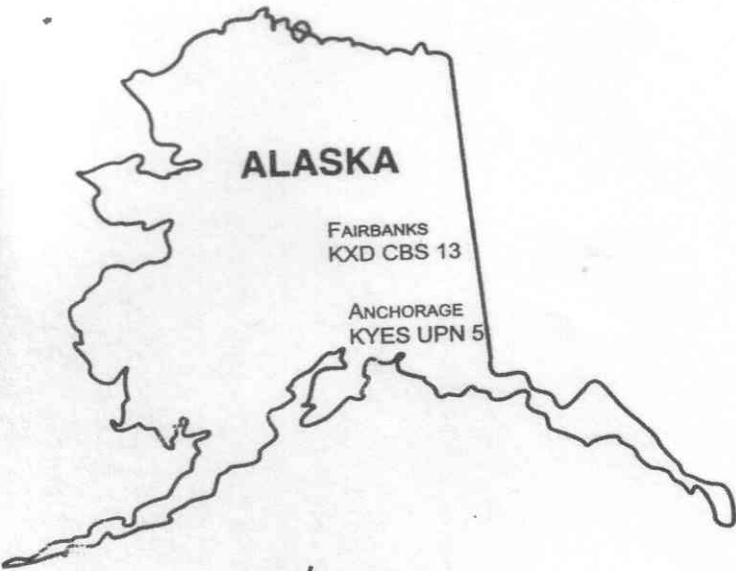

COLUMBIA COUNTRY

*Sport Fishing Television
for North America*

PACIFIC WEST REGION

ALASKA

FAIRBANKS
KXD CBS 13

ANCHORAGE
KYES UPN 5

BRITISH COLUMBIA

KAMLOOPS
SHAW CABLE FOX 27

VANCOUVER
SHAW CABLE 23

KELOWNA
SHAW CABLE FOX 27

VICTORIA
SHAW CABLE 19

ALBERTA

EDMONTON
SHAW CABLE - FOX 28 / 33

CALGARY
SHAW CABLE - FOX 22

WASHINGTON

BELLINGHAM
KVOS 12

CALIFORNIA

EUREKA
KAEF ABC

REDDING
KRCR ABC 7

CHICO
KRCR ABC 7

RENO
KTVN CBS 2

NEVADA

CARSON CITY
KTVN CBS 2

IDAHO